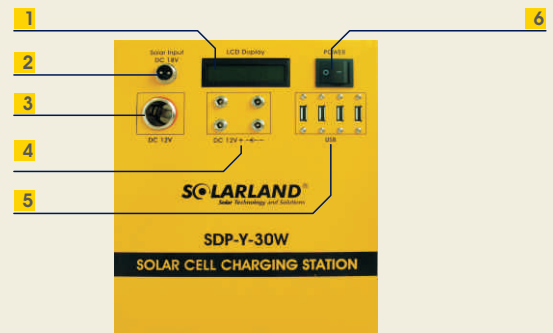

# 30W Solar Charging Station

Model: SDP-Y-30W

This product is a 30W solar charging station. It transforms natural sunlight into DC electricity, which is then stored in the rechargeable battery. The battery can be used to power the provided LED light bulb, and charge other small DC devices, such as mobile phones.....This product is designed for rural areas where no grid exists and can be adapted to camping, RV and other outdoor activities. This kit is an ideal design for disaster relief organizations!

## Standard Kit Components

- **1 x 30W/12V Poly-Crystalline Solar Panel with 5m cable & Connector**
- **1 x Plug & Play Integrated Powerbank Cabinet Includes:**
  - Built-in controller 10A/12V
  - Maintenance-Free Lead-Acid Battery 18AH/12V
  - LCD showing System Status including: ...Battery Voltage/Capacity & - State of Charge/Discharge
  - 4 x 12VDC Port
  - 1 x 12VDC Cigarette Lighter Socket
  - 4 x 500mA/5V USB Port
- **3 x SLS-M06 Phone Charger Convertors**
- **3 x SLS-P01 Adapter Kits; ..suitable for popular cell phones and other handheld devices**
- **1 x 3W/12V LED Lamp Assembly with 5m cable, in-line On/Off switch & lamp shade**
- **1 x SDP-Y-4 10-in-1 USB Adapter**

## Control Panel

- 1 LCD Display: Battery Voltage , Battery Capacity, State of Charge/Discharge & Working Status
- 2 1 x Solar Panel Connection
- 3 1 x 12VDC Cigarette Lighter Socket
- 4 4 x 12VDC/1A Sockets; ...Use with LED Light Assembly & SLS-M06 Phone Converters
- 5 4 x 5V/500mA USB Output
- 6 ON/OFF Power Switch