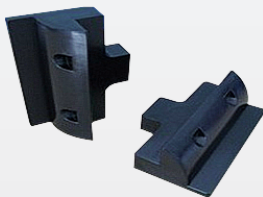

SLB Series ABS Marine / RV Panel Mounts

Universal Solar Panel Mount System for Flat Surface Mounting

- Can be safely bonded to the surface removing the need to drill holes!
- Universal and can be used with any aluminum frame panel without any modification!
- Panels are automatically mounted with adequate ventilation for optimal performance!
- All kits are boxed for easy shipping!

The SLB Series ABS panel mounts are specifically designed for marine and RV applications. These mounts are available in either black or white for an aesthetic appearance while providing a solid mounting solution for boats, caravans, RV's and other vehicles.

Product Specification

Corner Mount Kit (4 Corner Mounts Per Kit)

SLB -0115 (Black)

SLB -0117 (White)

SLB -0115 (Black)

Box	Ctn	Pcs	N.W	G.W
35.5*27*7	58*38*38	10 box/ctn	17.00kg	17.58kg

SLB -0117 (White)

Box	Ctn	Pcs	N.W	G.W
35.5*27*7	58*38*38	10 box/ctn	17.00kg	17.58kg

Side Mount Kit (2 Side Mounts Per Kit)

SLB -0116 Black

SLB -0118 White

SLB -0116 (Black)

Box	Ctn	Pcs	N.W	G.W
22.5*19*7	47*40*38	20 box/ctn	18.00kg	18.30kg

SLB -0118 (White)

Box	Ctn	Pcs	N.W	G.W
22.5*19*7	47*40*38	20 box/ctn	18.00kg	18.30kg