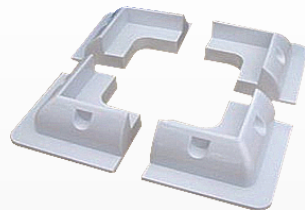

SLB Series ABS Marine / RV Panel Mounts

Universal Solar Panel Mount System for Flat Surface Mounting

- Can be safely bonded to the surface removing the need to drill holes!
- Universal and can be used with any aluminum frame panel without any modification!
- Panels are automatically mounted with adequate ventilation for optimal performance!
- All kits are boxed for easy shipping!

The SLB Series ABS panel mounts are specifically designed for marine and RV applications. These mounts are available in either black or white for an aesthetic appearance while providing a solid mounting solution for boats, caravans, RV's and other vehicles.

Product Specification

Corner Mount Kit (4 Corner Mounts Per Kit)

SLB -0115 (Black)

SLB -0117 (White)

SLB -0115 (Black)

Box	Ctn	Pcs	N.W	G.W
35.5*27*7	58*38*38	10 box/ctn	17.00kg	17.58kg

SLB -0117 (White)

Box	Ctn	Pcs	N.W	G.W
35.5*27*7	58*38*38	10 box/ctn	17.00kg	17.58kg

Side Mount Kit (2 Side Mounts Per Kit)

SLB -0116 Black

SLB -0118 White

SLB -0116 (Black)

Box	Ctn	Pcs	N.W	G.W
22.5*19*7	47*40*38	20 box/ctn	18.00kg	18.30kg

SLB -0118 (White)

Box	Ctn	Pcs	N.W	G.W
22.5*19*7	47*40*38	20 box/ctn	18.00kg	18.30kg