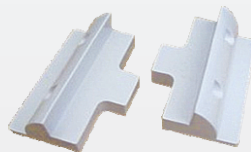

SLB Series ABS Marine / RV Panel Mounts

Universal Solar Panel Mount System for Flat Surface Mounting

- Can be safely bonded to the surface removing the need to drill holes!
- Universal and can be used with any aluminum frame panel without any modification!
- Panels are automatically mounted with adequate ventilation for optimal performance!
- All kits are boxed for easy shipping!

The SLB Series ABS panel mounts are specifically designed for marine and RV applications. These mounts are available in either black or white for an aesthetic appearance while providing a solid mounting solution for boats, caravans, RV's and other vehicles.

Product Specification

Corner Mount Kit (4 Corner Mounts Per Kit)

SLB -0115 (Black)

SLB -0117 (White)

SLB -0115 (Black)

Box	Ctn	Pcs	N.W	G.W
35.5*27*7	58*38*38	10 box/ctn	17.00kg	17.58kg

SLB -0117 (White)

Box	Ctn	Pcs	N.W	G.W
35.5*27*7	58*38*38	10 box/ctn	17.00kg	17.58kg

Side Mount Kit (2 Side Mounts Per Kit)

SLB -0116 Black

SLB -0118 White

SLB -0116 (Black)

Box	Ctn	Pcs	N.W	G.W
22.5*19*7	47*40*38	20 box/ctn	18.00kg	18.30kg

SLB -0118 (White)

Box	Ctn	Pcs	N.W	G.W
22.5*19*7	47*40*38	20 box/ctn	18.00kg	18.30kg