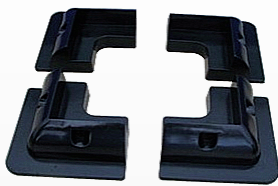

SLB Series ABS Marine / RV Panel Mounts

Universal Solar Panel Mount System for Flat Surface Mounting

- Can be safely bonded to the surface removing the need to drill holes!
- Universal and can be used with any aluminum frame panel without any modification!
- Panels are automatically mounted with adequate ventilation for optimal performance!
- All kits are boxed for easy shipping!

The SLB Series ABS panel mounts are specifically designed for marine and RV applications. These mounts are available in either black or white for an aesthetic appearance while providing a solid mounting solution for boats, caravans, RV's and other vehicles.

Product Specification

Corner Mount Kit (4 Corner Mounts Per Kit)

SLB -0115 (Black)

SLB -0117 (White)

SLB -0115 (Black)

Box	Ctn	Pcs	N.W	G.W
35.5*27*7	58*38*38	10 box/ctn	17.00kg	17.58kg

SLB -0117 (White)

Box	Ctn	Pcs	N.W	G.W
35.5*27*7	58*38*38	10 box/ctn	17.00kg	17.58kg

Side Mount Kit (2 Side Mounts Per Kit)

SLB -0116 Black

SLB -0118 White

SLB -0116 (Black)

Box	Ctn	Pcs	N.W	G.W
22.5*19*7	47*40*38	20 box/ctn	18.00kg	18.30kg

SLB -0118 (White)

Box	Ctn	Pcs	N.W	G.W
22.5*19*7	47*40*38	20 box/ctn	18.00kg	18.30kg