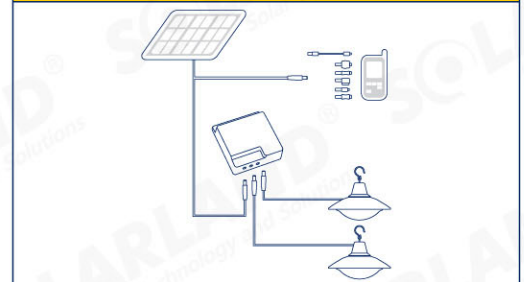

Lamp Rated Power: 0.6W
Luminous Flux Output: 50lm

Power Consumption

Brightness

Connection Instruction

Working Time

 = **18 hrs**
(Fully Charged 8 hrs)
14 hrs
(Charge 6 hrs a day)

  = **9 hrs**
(Fully Charged 8 hrs)
7 hrs
(Charge 6 hrs a day)