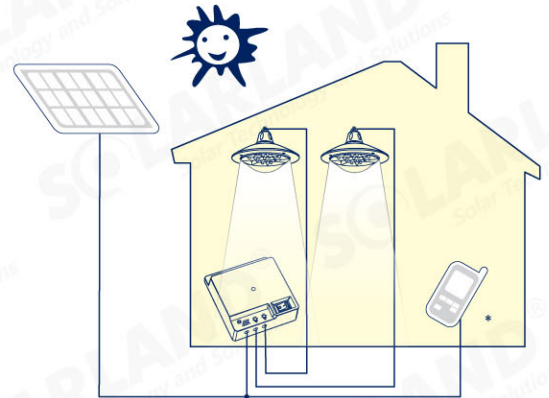

Solar Powapack 3.0

The life of Lithium battery is **2 times** of the Lead-Acid battery.

Model: BSS-00314S

Kit Contents

x1

Solar Panel

x2

Matrix Lamp

x1

Solar Power Pack Junior

x1

Phone Charger Adapters

x2

x3

Wires

Lamp Specifications